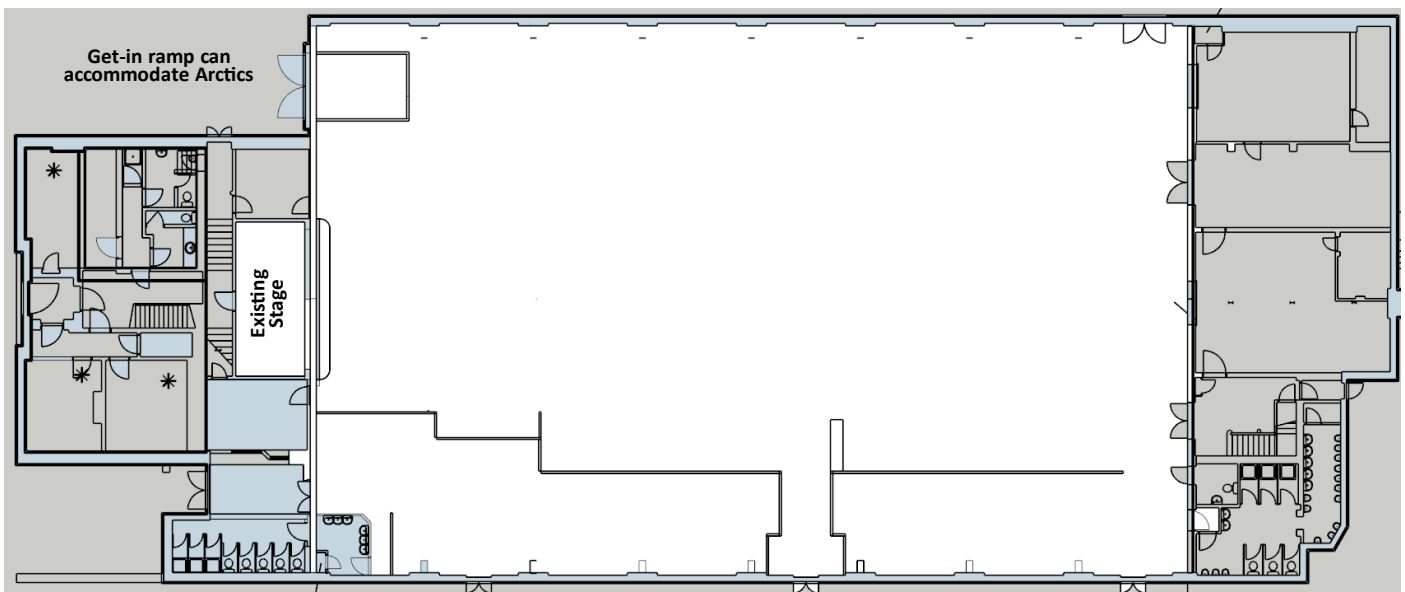

Ground floor Loreburn hall layout

Section through the roof showing the built stage and the house PA

- Hall Capacity is 1500 standing 500 seated, *restricted by fire regulations*
- The standard **Stage** is just over 7 wide and 3.6m deep
- With the extension the stage is just shy of 7.2m deep
- Treads to the auditorium floor can be fitted
- Get in double 2.4m wide double doors directly from the loading ramp
Please note the ramp is a fire exit and must be cleared during occupation by the public
- Street parking is convenient to the hall, *there are some restrictions*
- Loreburn Hall has a comprehensive professional sound package, lighting is competent but basic, please see overleaf
- Acoustics the hall has full natural acoustic
- There is
 - a single dressing room space
 - separate toilet facilities
 - An offstage kitchen area

There are additional spaces that could be used as dressing or breakout rooms