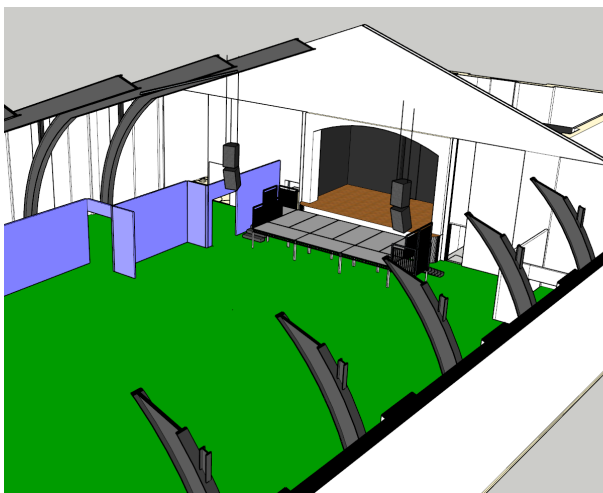

Lorbrun Hall Tech Spec

Feb 2023

Loreburn Hall
Newall Terrace,
Dumfries
DG1 2HP
Tel: 01387 733717
Email: graham@bigburnssupper.com
Web: <https://bigburnssupper.com>

The recently Loreburn Hall provides a fantastic cultural focal point for the Dumfries community and its many visitors. Blah blah blah etc etc

Ground floor Loreburn hall layout

Section through the roof showing the built stage and the house PA

- Hall Capacity is 1500 standing 500 seated, *restricted by fire regulations*
- The standard **Stage** is just over 7 wide and 3.6m deep
- With the extension the stage is just shy of 7.2m deep
- Treads to the auditorium floor can be fitted
- Get in double 2.4m wide double doors directly from the loading ramp
Please note the ramp is a fire exit and must be cleared during occupation by the public
- Street parking is convenient to the hall, *there are some restrictions*
- Loreburn Hall has a comprehensive professional sound package, lighting is competent but basic, please see overleaf
- Acoustics the hall has full natural acoustic
- There is
 - a single dressing room space
 - separate toilet facilities
 - An offstage kitchen area

There are additional spaces that could be used as dressing or breakout rooms